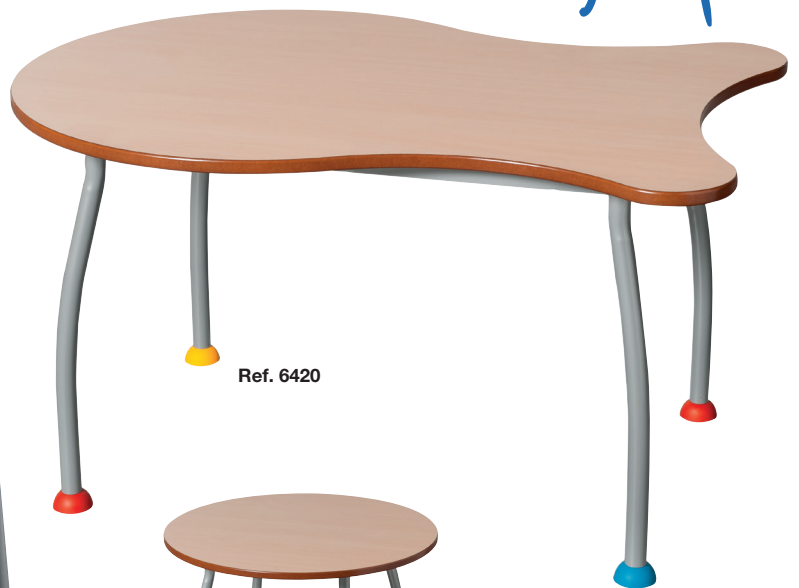

4 different chairs

> SPLATCH

Basic colours :
Blue shell, yellow 1023 rear feet,
grey 137 front feet, blue ABS
end piece.

> DILING

Basic colours :
Red shell, yellow 1023 rear feet,
grey 137 front feet, red ABS
end piece.

> GRARRR

Basic colours :
Orange shell, blue 5015 rear
feet, grey 137 front feet, orange
ABS end piece.

> GLOUP

Basic colours :
Green shell, blue 5015 rear feet,
grey 137 front feet, green ABS
end piece.

Oulala
Chair

Registered trademark

Metal frame in tube Ø18 mm for the front feet and Ø25 mm
for the rear feet. Shell in 6mm thick natural beech veneer or
lacquered. Coloured non-staining ABS feet.
Sizes 1, 2, 3 and 4.

- Basic colours 4 legged chair.....> Ref. 6515
- Choice of colours 4 legged chair.....> Ref. 6514
- Steel table support chair.....> Ref. 6464
- Aluminium table support chair.....> Ref. 6466

Ref. 6420

Oulala
Table

Registered trademark

Metal frame in tube Ø30mm with coloured ABS feet. 22 mm thick
medium laminated tabletop.
ABS feet colours : red, yellow, blue.
Sizes 1, 2, 3 and 4.

- 1100 x 760 mm.....> Ref. 6420
- Round table Ø 760 mm.....> Ref. 6421