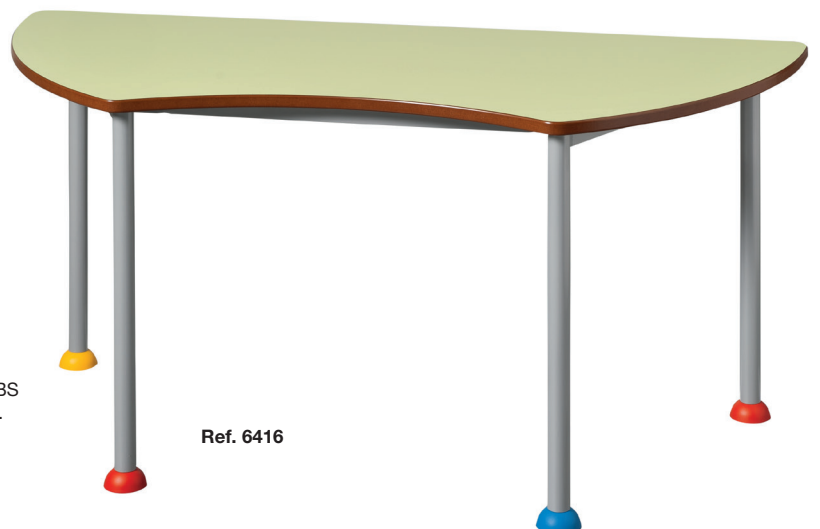

TABLES AND CHAIRS

PUZZLE

Puzzle tabletops colour chart

				
Red U321	Orange U340	Blue U525	Green U630	Natural beech H1518

Ref. 6429

Puzzle

Chair

Metal frame in tube Ø25 mm. Seat and backrest in 6 mm thick natural beech veneer. Coloured non-staining ABS feet : orange, red, blue or green.

Sizes 1, 2, 3 and 4.

> Ref. 6429

Ref. 6416

Puzzle

Table

Metal frame in tube Ø30 mm with coloured ABS feet. 22 mm thick medium laminated tabletop. ABS feet colours : red, yellow, blue.

Tabletop : 1200 x 515 mm

Sizes 1, 2, 3 and 4.

> Ref. 6416