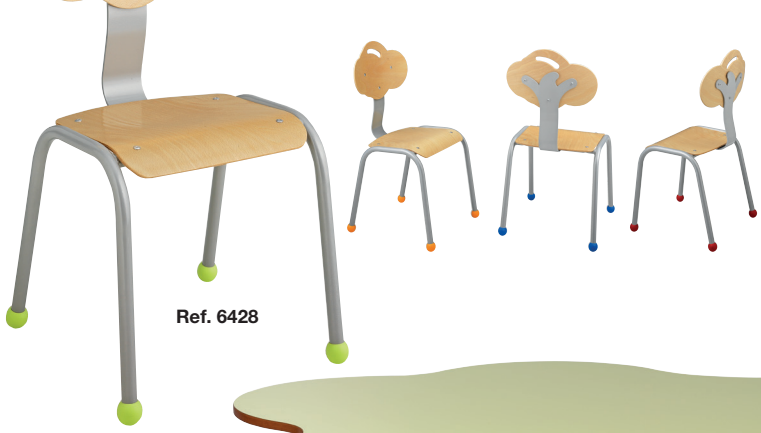

Flic-Flac

Chair

Metal frame in tube Ø18 mm. Seat and backrest in 6 mm thick natural beech veneer. Orange, red, blue or green ABS feet.

Sizes 1, 2 and 3.

> Ref. 6428