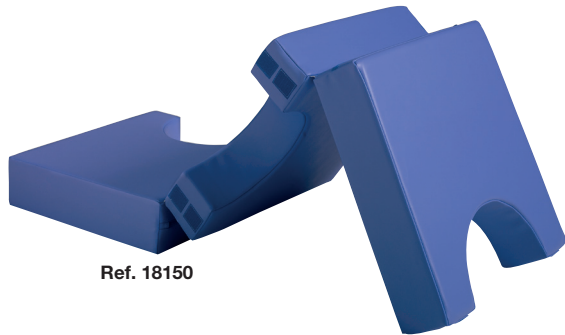

Ref. 18150

Doum'Doum

Registered trademark

Fire retardant polyurethane foam covered with M2 fabric. Made up of a dome, a base and 15 cushions Ø300 mm.

Overall dimensions : Ø730 mm, 460 mm high

> Ref. 18100

Puzzle

Set of 3 seats

with or without backrest.

Fire retardant polyurethane foam covered with M2 fabric.

Ø500 mm, 320 mm high

Set of 3 seats with backrest ..... > Ref. 6937

Set of 3 seats without backrest ..... > Ref. 6938

Puzzle colour chart

Zig-Zag

Registered trademark

Fire retardant polyurethane foam covered with M2 fabric. The 3 parts are linked together and can create 1, 2 or 3 different seats.

LHD 3 seats : 1510 x 120 x 520 mm

LHD 1 seat : 500 x 360 x 520 mm

> Ref. 18150

Wooden boxes

19 mm thick melamine structure with 2 mm thick ABS edges.

600 x 600 mm. Black non-staining ABS feet

Colours according to our melamine colour chart

200 mm high ..... > Ref. 5088

400 mm high ..... > Ref. 5089

600 mm high ..... > Ref. 5090

Cushions

4 mm thick, 600 x 600 mm..... > Ref. 5094

Pillow 600 x 600 mm..... > Ref. 5095