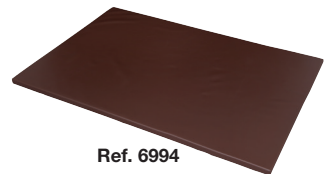

Ref. 6994

Kône

Fire retardant polyurethane foam covered with M2 fabric.

Kône, 240 mm high ..... > Ref. 6374

Kône, 300 mm high ..... > Ref. 6375

Kône (pouf), 300 mm high ..... > Ref. 6376

Colours : inside in grey / outside according to Modulo colour chart

Pillows and poufs

Made up of a polyester cover of 250g/m² and plenty small polystyrene balls.

Pillow 1, 1800 x 1400 mm ..... > Ref. 7603

Pillow 2, 1400 x 1200 mm ..... > Ref. 7604

Pouf Ø800 mm, 450 mm high ..... > Ref. 7605

Pouf Berlingot 1200 x 1400 mm ..... > Ref. 7609

Pouf Relax 900 x 1150 mm ..... > Ref. 7610

Pillows and poufs colour chart

Club, 1 seat

Seat height 250 mm

LHD : 600 x 540 x 450 mm ..... > Ref. 7327

Seat height 320 mm

LHD : 720 x 650 x 560 mm ..... > Ref. 7334

Colours : Modulo colour chart.

Club, 2 seats

Seat height 250 mm

LHD : 1000 x 540 x 450 mm ..... > Ref. 6377

Seat height 320 mm

LHD : 1150 x 650 x 560 mm ..... > Ref. 6378

Colours : Modulo colour chart.

Single seat

Seat height 240 mm

LHD : 400 x 480 x 470 mm ..... > Ref. 6356

Seat height 320 mm

LHD : 400 x 590 x 495 mm ..... > Ref. 6357

Colours : Modulo colour chart.

Double seat

Seat height 240 mm

LHD : 800 x 480 x 470 mm ..... > Ref. 6354

Seat height 320 mm

LHD : 800 x 590 x 495 mm ..... > Ref. 6355

Colours : Modulo colour chart.

Triple seat

Seat height 240 mm

LHD : 1200 x 480 x 470 mm ..... > Ref. 6352

Seat height 320 mm

LHD : 1200 x 590 x 495 mm ..... > Ref. 6353

Colours : Modulo colour chart.

Round pouf

Seat height 300 mm, Ø300 mm ..... > Ref. 6366

Seat height 400 mm, Ø400 mm ..... > Ref. 6367

Colours : Modulo colour chart.

Square pouf

Seat height 300 mm

300 x 300 mm ..... > Ref. 6368

Seat height 400 mm

400 x 400 mm ..... > Ref. 6369

Colours : Modulo colour chart.

30° seat

Seat height 240 mm

LHD : 540 x 480 x 470 mm ..... > Ref. 6358

Seat height 320 mm