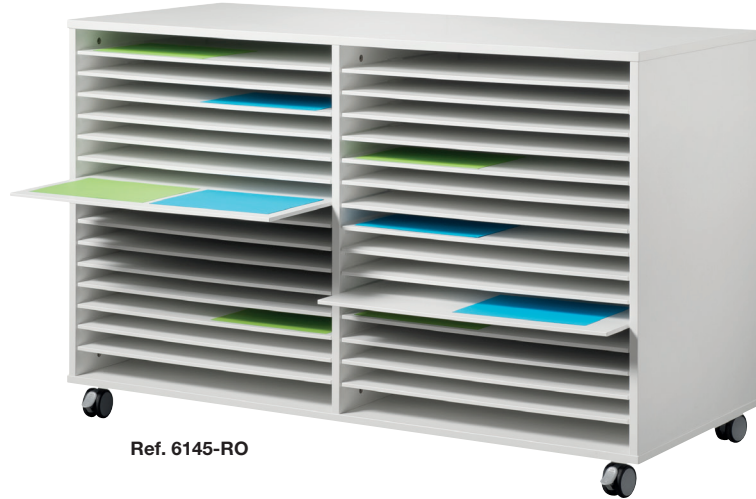

DRAWINGS STORAGE UNITS