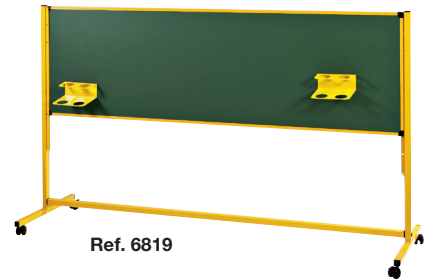

Double-sided white board

Metal structure in tube Ø30 mm. 19 mm thick melamine panels with ABS edges.

- 800 x 700 mm white board : L.H.D. 800 x 1130 x 750 mm .....> **Ref. 6800**
- 1400 x 700 mm white board : L.H.D. 1400 x 1130 x 750 mm .....> **Ref. 6799**

Double-sided white board with adjustable height

Metal structure in tube Ø40 mm. 19 mm thick melamine panels with ABS edges.

- Adjustable black non-staining ABS feet. LHD : 1500 x 1380 x 650 mm > **Ref. 6777**

Mural white board

920 x 1080 mm board. > **Ref. 6815**

Metal mural white board

Metal structure in tube Ø30 mm. 19 mm thick melamine panels with ABS edges.

- 800 x 700 mm white board : L.H.D. L. 800 x 830 x 380 mm .....> **Ref. 6778**
- 1400 x 700 mm white board : L.H.D. 1400 x 830 x 380 mm .....> **Ref. 6779**

Mobile white board

920 x 1080 mm board. LHD 920 x 1180 x 600 mm. > **Ref. 6816**

Mobile white and green boards

Metal structure in tube 30 x 30 mm, yellow epoxy finish.

- 2000 x 600 mm board LHD 2060 x 1250 x 600 mm.
- Double-sided white board.....> **Ref. 6818**
- Double-sided green board.....> **Ref. 6819**
- 1 green side, 1 white side.....> **Ref. 6820**

Mobile white board

- 920 x 620 mm board .....> **Ref. 6812**
- 1470 x 620 mm board .....> **Ref. 6814**

Mural white board

- 920 x 620 mm board.....> **Ref. 6811**
- 1470 x 620 mm board.....> **Ref. 6813**