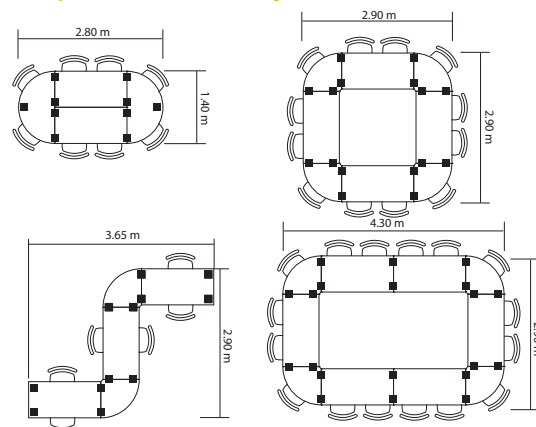

MULTIPURPOSE FURNITURE

SYNODYS

Layout examples

38 mm thick melamine tabletop with ABS edges.

Melamine tabletop

38 mm thick melamine tabletop with ABS edges. Ø60 mm round or 60 x 60 mm square metal feet. Delivered unassembled. Tabletop height : 75 cm.

- 800 x 600 mm :> Ref. 15411
- 800 x 800 mm :> Ref. 15412
- 1200 x 800 mm :> Ref. 15413
- 1600 x 800 mm :> Ref. 15414
- 1400 x 700 mm :> Ref. 200
- 1/2 round Ø1400 mm :> Ref. 201
- 1/4 round radius 700 mm :> Ref. 202

Synodys feet

2 feet are necessary to link together 2 tabletops. Ø60 mm round or 60 x 60 mm square metal feet.

- Round foot :> Ref. 240
- Square foot :> Ref. 241

Please contact us for customized dimensions or layouts