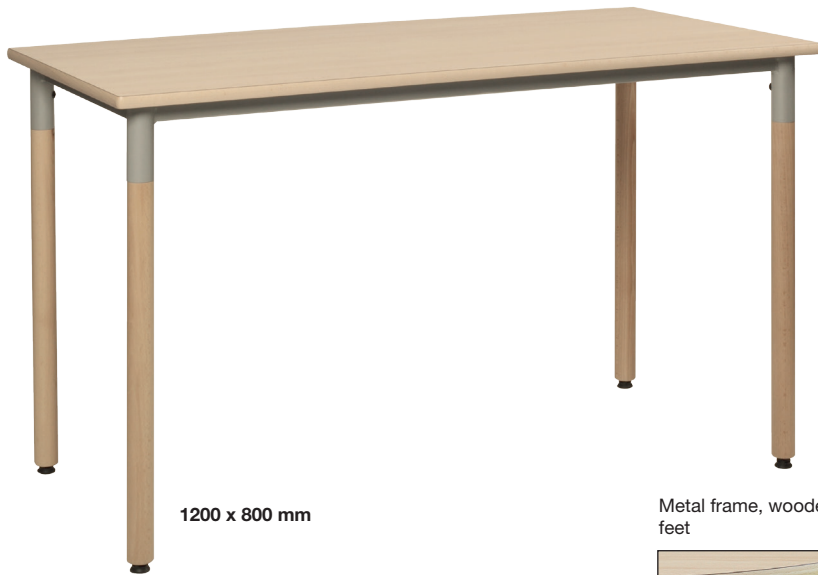

# MULTIPURPOSE FURNITURE

1200 x 800 mm

Metal frame, wooden feet

1/2 round  $\varnothing$ 1200 mm

1200 x 600 x 600 mm

Round  $\varnothing$ 1200 mm

## LAIS TABLE

$\varnothing$ 40 mm metal frame with  $\varnothing$ 40 mm beech adjustable feet. 19 mm thick melamine tabletop with ABS edges or 22 mm thick laminated tabletop with wooden edges. Delivered unassembled.

1200 x 600 mm

1/2 round  $\varnothing$ 1200 mm

1200 x 600 x 600 mm

Round  $\varnothing$ 1200 mm

## CYRENE TABLE

Wooden frame with 45 x 45 mm beech adjustable feet. 19 mm thick melamine tabletop with ABS edges or 22 mm thick laminated tabletop with wooden edges. Delivered assembled.

Size 6