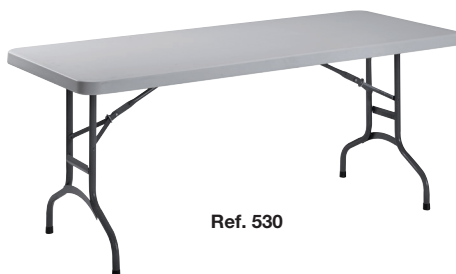

ZANG

Ref. 544

ZANG

Ø30 mm metal frame, grey epoxy finish.
Grey polypropylene tabletop.
Size 6

Ref. 532

Ref. 530

Ref. 535

Folding bench

Seat height : 445 mm
Length 1840 mm> Ref. 544
Length 2445 mm> Ref. 640

Folding tables

1830 x 760 mm> Ref. 530
1520 x 760 mm> Ref. 531
1220 x 610 mm> Ref. 532
Ø 1500 mm> Ref. 535
Ø 1800 mm> Ref. 536
Ø 1200 mm> Ref. 534

Ref. 540

Ref. 541

Folding chair Zang 1

Grey polyethylene seat and backrest.
Ø28 mm metal frame, grey epoxy finish.
Seat height 440 mm.
> Ref. 540

Folding chair Zang 2

Grey polyethylene seat and backrest.
Ø28 mm metal frame, grey epoxy finish.
Seat height 450 mm.
> Ref. 541

Trolley for folding tables

Metal frame trolley with 4 castors Ø 160 mm (2 with brakes).
LHD : 1930 x 1151 x 770 mm.
Largeur hors tout : 800 mm.
Flat storage :> Ref. 542
Edge storage :> Ref. 543