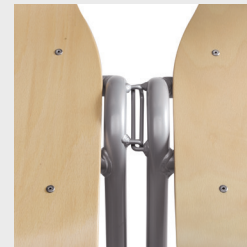

OMAHA

- 4 legged arch frame chair :> Ref. 455
- 4 legged arch frame chair with hook :> Ref. 456
- 4 legged frame chair, Ø25 mm tube :> Ref. 457
- 4 legged frame chair, Ø18 mm tube :> Ref. 495
- Table support chair, metal frame (4,9kg) :> Ref. 458
- Table support chair, aluminium frame (3,9kg) :> Ref. 459

Ref. 455

Ref. 490

DALLAS

- 4 legged arch frame chair :> Ref. 401-01
- 4 legged arch frame chair with hook :> Ref. 409-01
- 4 legged frame chair, Ø25 mm tube :> Ref. 430-01
- 4 legged frame chair, Ø18 mm tube :> Ref. 490
- Table support chair, metal frame (4,9kg) :> Ref. 402-01
- Table support chair, aluminium frame (3,9kg) :> Ref. 40201-01

Ref. 432-01

ATLANTA

- 4 legged arch frame chair :> Ref. 405-01
- 4 legged arch frame chair with hook :> Ref. 429-01
- 4 legged frame chair, Ø25 mm tube :> Ref. 432-01
- 4 legged frame chair, Ø18 mm tube :> Ref. 493
- Table support chair, metal frame (4,9kg) :> Ref. 406-01
- Table support chair, aluminium frame (3,9kg) :> Ref. 40601-01

Ref. 443-01

DENVER

- 4 legged arch frame chair :> Ref. 442-01
- 4 legged arch frame chair with hook :> Ref. 445-01
- 4 legged frame chair, Ø25 mm tube :> Ref. 435-01
- 4 legged frame chair, Ø18 mm tube :> Ref. 492
- Table support chair, metal frame (4,9kg) :> Ref. 443-01
- Table support chair, aluminium frame (3,9kg) :> Ref. 40501-01