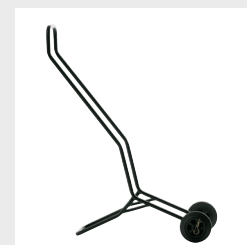

Ref. 455

Ref. 490

DALLAS

- 4 legged arch frame chair :> Ref. 401-01
- 4 legged arch frame chair with hook :> Ref. 409-01
- 4 legged frame chair, Ø25 mm tube :> Ref. 430-01
- 4 legged frame chair, Ø18 mm tube :> Ref. 490
- Table support chair, metal frame (4,9kg) :> Ref. 402-01
- Table support chair, aluminium frame (3,9kg) :> Ref. 40201-01

Ref. 432-01

ATLANTA

- 4 legged arch frame chair :> Ref. 405-01
- 4 legged arch frame chair with hook :> Ref. 429-01
- 4 legged frame chair, Ø25 mm tube :> Ref. 432-01
- 4 legged frame chair, Ø18 mm tube :> Ref. 493
- Table support chair, metal frame (4,9kg) :> Ref. 406-01
- Table support chair, aluminium frame (3,9kg) :> Ref. 40601-01

Ref. 443-01

DENVER

- 4 legged arch frame chair :> Ref. 442-01
- 4 legged arch frame chair with hook :> Ref. 445-01
- 4 legged frame chair, Ø25 mm tube :> Ref. 435-01
- 4 legged frame chair, Ø18 mm tube :> Ref. 492
- Table support chair, metal frame (4,9kg) :> Ref. 443-01
- Table support chair, aluminium frame (3,9kg) :> Ref. 40501-01

Linking system
(only for 4 legged arch chair)

Options

Black non-staining ABS tabletop protection
> Ref. 426

Linking-bar between rows
> Ref. 424
(only for 4 legged chairs)

Chairs hand trolley
> Ref. 7591