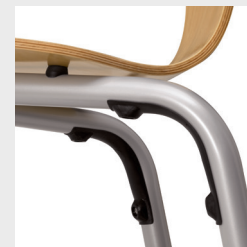

Options

Black non-staining ABS tabletop protection
> Ref. 426