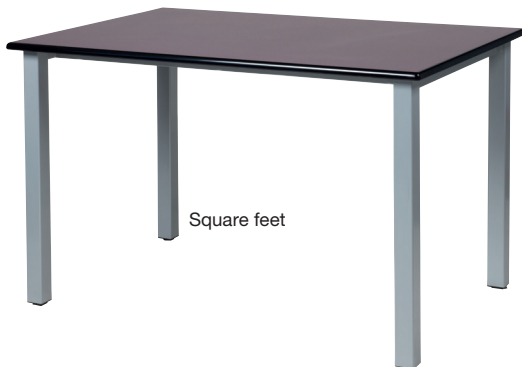

DINING AREA

ZANA

ZANA central base table

Monobloc metal structure in tube Ø80 mm with adjustable feet.
Sizes 1 to 6.

- 80 x 80 cm table.....> Ref. 2100-AL
- Ø 120 cm round table.....> Ref. 2101-AL

ZANA two-legged table

Monobloc metal structure in tube Ø60 mm with adjustable feet.
Sizes 1 to 6.

- 80 x 80 cm table> Ref. 2090-AL
- 120 x 80 cm table> Ref. 2091-AL
- 140 x 80 cm table> Ref. 2092-AL
- 160 x 80 cm table> Ref. 2093-AL
- 180 x 80 cm table> Ref. 2094-AL
- 210 x 80 cm table> Ref. 2095-AL

Square feet

Round feet

ZANA four-legged table

Monobloc metal structure in tube Ø60 mm or 50 x 50 mm with adjustable feet.

Sizes 1 to 6.

- | | Square feet | Round feet |
|----------------------------|----------------|----------------|
| 80 x 80 cm table | > Ref. 2060-AL | > Ref. 2070-AL |
| 120 x 80 cm table | > Ref. 2061-AL | > Ref. 2071-AL |
| 140 x 80 cm table | > Ref. 2062-AL | > Ref. 2072-AL |
| 160 x 80 cm table | > Ref. 2063-AL | > Ref. 2073-AL |
| 180 x 80 cm table | > Ref. 2064-AL | > Ref. 2074-AL |
| 210 x 80 cm table | > Ref. 2065-AL | > Ref. 2075-AL |
| Ø 120 cm round table | > Ref. 2066-AL | > Ref. 2076-AL |